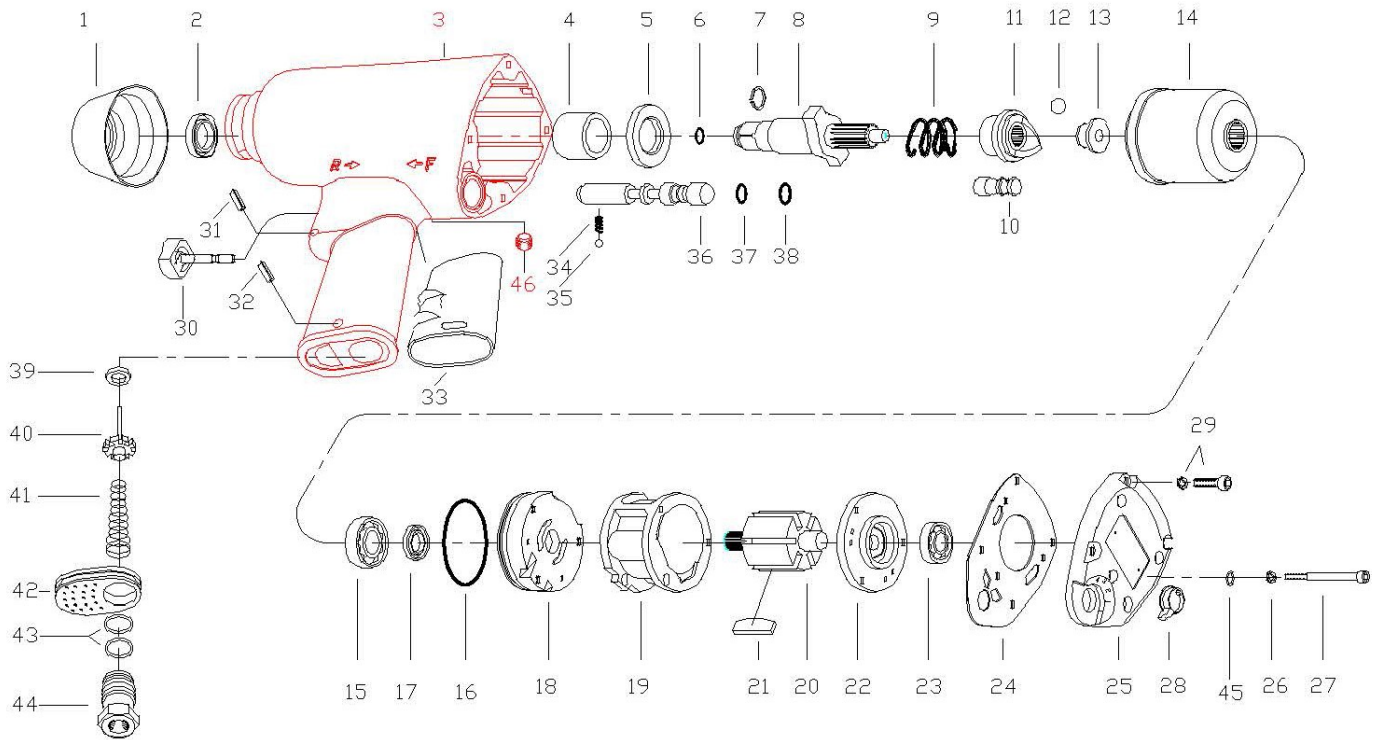

## APT205 - 1/2" Impact Wrench

Ref	PCL Part No	Description	Qty
1	APS205/1	Protecting rubber	1
2	APS205/2	Oil seal	1
3	APS205/3	Housing	1
4	APS205/4	Bushing	1
5	APS205/5	Washer	1
6	APS205/6	O-ring	1
7	APS205/CLR	Collar	1
8	APS205/ANL	Anvil	1
9	APS205/9	Spring	1
10	APS205/HPN	Hammer pin	2
11	APS205/CAM	Cam	1
12	APS205/12	Steel ball	1
13	APS205/SGE	Spindle guide	1
14	APS205/14	Hammer cage	1
15	APS205/15	Ball bearing	1
16	APS205/16	O-ring	1
17	APS205/17	Oil seal	1
18	APS205/18	Front end plate	1
19	APS205/CRD	Cylinder	1
20	APS205/20	Rotor	1
21	APS205/RBS	Rotor blades	6
22	APS205/22	Rear end plate	1
23	APS205/23	Ball bearing	1

Ref	PCL Part No	Description	Qty
24	APS205/RGT	Rear gasket	1
25	APS205/25	Rear cover	1
26	APS205/26	Spring washer	3
27	APS205/27	Screw	3
28	APS205/28	Regulator knob	1
29	APS205/29	Screw	4
30	APS205/30	Trigger	1
31	APS205/31	Spring pin	1
32	APS205/32	Spring pin	1
33	APS205/33	Rubber	1
34	APS205/SNG	Spring	1
35	APS205/35	Steel ball	1
36	APS205/36	Reverse valve	1
37	APS205/37	O-ring	1
38	APS205/38	O-ring	1
39	APS205/39	Retainer	1
40	APS205/40	Valve stem	1
41	APS205/41	Spring	1
42	APS205/42	Exhaust deflector	1
43	APS205/43	O-ring	2
44	APS205/44	Hose adaptor	1
45	APS205/45	Washer	3
46	APS205/46	Set screw	1